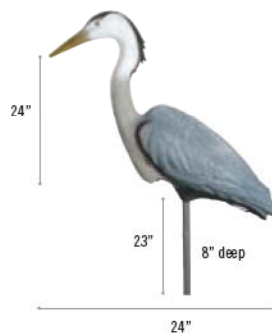

SEE PRICE LIST FOR AVAILABILITY OF 2007 STYLES

11" Orenji Ogon

#98170 11" Orenji Ogon Case: 6, Unit Weight: 1.6 lbs.

NEW FISH STYLES!

11" Kage Showa

#98171 11" Kage Showa Case: 6, Unit Weight: 1.6 lbs.

11" Shiro Utsuri

Predator Control

Solar Alligator Decoy with Light-up Eyes (shown above)
Use this realistic looking alligator head to keep away predators. Floats in your pond. Can be anchored with a weight to keep in one area. Solar-powered – no batteries required. On/Off switch included. Size: 20" L x 7.5" W x 5" H.

#99461 Solar Alligator with Light-up Eyes Case: 6, Unit Weight: 3.7 lbs.

Floating Alligator Decoy Add a little fun to your pond, while protecting your valuable fish. This 34" Floating Alligator has three hinged body parts allowing it to float freely and life-like in the pond. The natural body movement will also deter herons and other predators from visiting your pond.

#93000 Floating Alligator Decoy Case: 6, Unit Weight: 2.45 lbs.

Heron Decoy deters herons from coming to your pond by making them think another heron is already there.

#35960 Heron Decoy

Case: 4, Unit Weight: 3 lbs.