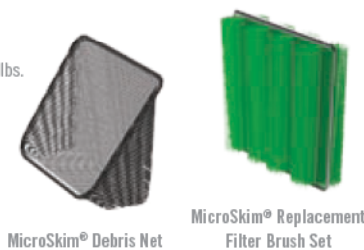

UltraSkim™ 8
Handles pumps up to 10,000 gph

#99300 **UltraSkim™ 8** Case: 6, Unit Weight: 25.2 lbs.

MicroSkim® Accessories

#99772 **MicroSkim® Replacement Filter Brush Set** Case: 6, Unit Weight: .5 lbs.

#99775 **MicroSkim® Debris Net** Case: 6, Unit Weight: .45 lbs.

UltraSkim™ Accessories

#99301 **UltraSkim® Skimmer Net** Case: 6, Unit Weight: .6 lbs.

#99302 **UltraSkim® Brush Set** Case: 6, Unit Weight: .85 lbs.

MicroFalls® Filter

Don't let its small size fool you. Aquascape's #1 selling biological filter packs a powerful biological filtering punch.

MicroFalls® Filter includes one biological media net (media not included), fish safe silicone and hardware to attach EPDM Fish-Safe liner, barbed & slip fittings for both 1 1/2" kink free and flexible PVC pipe, and two biological filter mats. Filters ponds up to 100 sq. ft. and 1,000 gallons (approx.).

- Full liner attachable waterfall lip replaces the old liner strip creating a more reliable, water-tight seal on the filter.
- Rounded shape improves structural strength and makes it easier to camouflage into the landscape than the older rectangle unit.